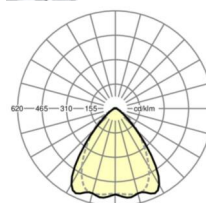

LIGHTING TECHNOLOGY

Placement	LED, Colour rendering/Light colour CRI ≥ 80 / 4000K
Colour tolerance (MacAdam)	3SDCM
Nominal luminous flux	10845lm
Nominal luminous flux-emergency lighting mode	921lm
LED service life	50000h L80/B10 (Tq 30°C), 70000h L80/B50 (Tq 30°C), 100000h L80/B50 (Tq 25°C)
Luminaire luminous efficiency	169lm/W
Beam angle	80° (C0) / 75° (C90)
UGR lat./long.	21.5 / 22.1

MECHANICS

Housing colour	traffic white RAL 9016
Dimensions (LxWxH/DxH)	1531mm x 55mm x 37mm
Weight (net)	1.95kg
Type of installation	Mounting rail system installation, Light structure

DEEP-LINK

<https://www.regiolux.de/en/article/19530007040>

Reference	LED 11000lm 840
ηLB	100 %
Φ ↓/↑	98 % / 2 %
UGR lat./long.	21.5 / 22.1

Dimensions

L	1531 mm	Length
B	55 mm	Width
H	37 mm	Height
